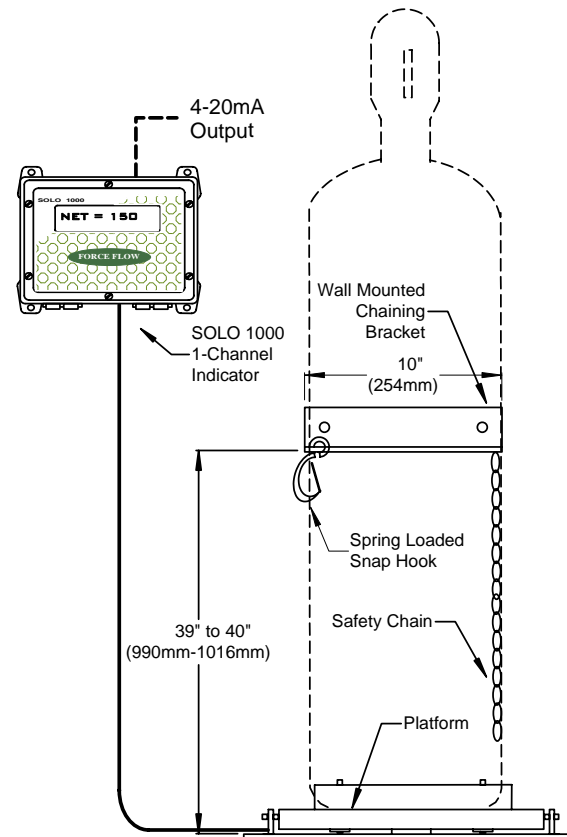

"STANDARD" PLATFORM for standard cylinders

"SLOTTED" PLATFORM for oversized cylinders

Electronic Load Cell

STANDARD MODEL NO:	CANADA METRIC NO:	INTERNATIONAL METRIC:	
SR150-1	SR68K-1	SR100K-1	1-Cylinder Scale with Solo 1000 (1-Ch) Indicator (with SOLO 1000-1 Indicator (4-20mA Output included))

Drawn by: SLP
 Date: 01/02/94
 Revised: 04/09/01
 Scale: NONE

Drawing Number
30333