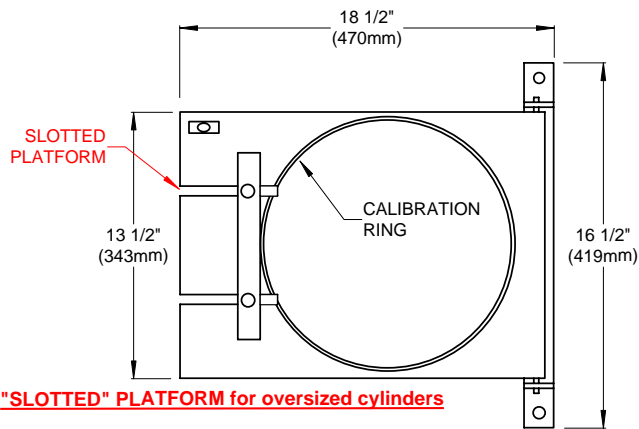

"STANDARD" PLATFORM for standard cylinders

"SLOTTED" PLATFORM for oversized cylinders

Electronic Load Cell

STANDARD MODEL NO:	CANADA METRIC NO:	INTERNATIONAL METRIC:	
SR150-1	SR68K-1	SR100K-1	1-Cylinder Scale with Solo 1000 (1-Ch) Indicator (with SOLO 1000-1 Indicator (4-20mA Output included))

Drawn by: SLP
 Date: 01/02/94
 Revised: 04/09/01
 Scale: NONE

Drawing Number
30333