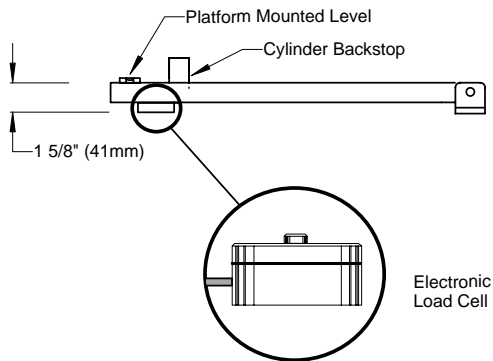

"STANDARD" PLATFORM for standard cylinders

"SLOTTED" PLATFORM for oversized cylinders

Electronic Load Cell

STANDARD MODEL NO:	CANADA METRIC NO:	INTERNATIONAL METRIC:	
SR150-1	SR68K-1	SR100K-1	1-Cylinder Scale with Solo 1000 (1-Ch) Indicator (with SOLO 1000-1 Indicator (4-20mA Output included))

Drawn by: SLP
 Date: 01/02/94
 Revised: 04/09/01
 Scale: NONE

Drawing Number
30333