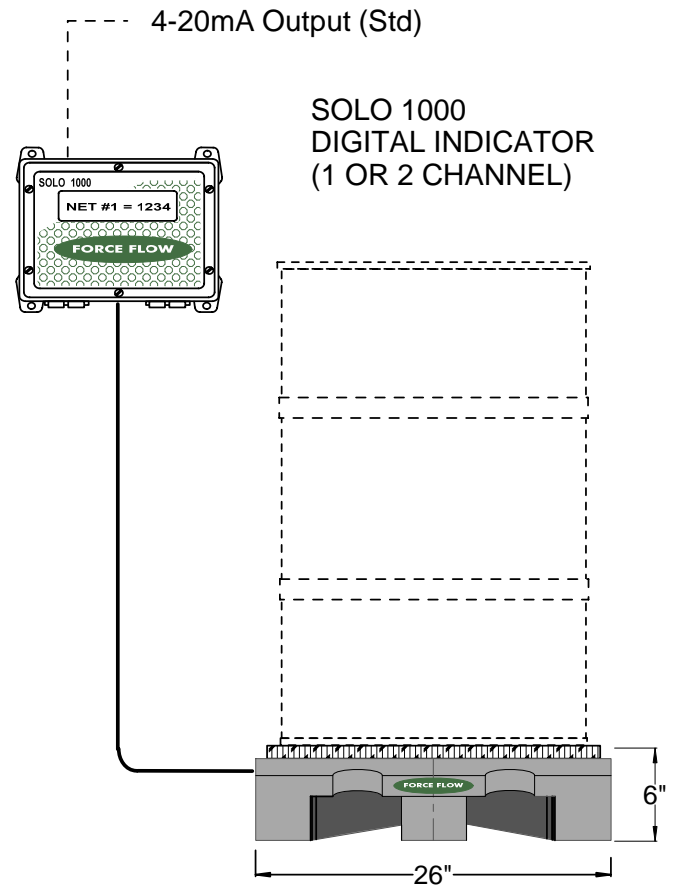

**MODEL**

**DESCRIPTION**

SR1000  
26-SC6-HA3

SOLO Indicator  
High-Accuracy (3 Load Cell)  
Platform, Containment Pan  
and Containment Bladder

66" x 58" BLADDER  
FULLY DEPLOYED

CONTAINMENT BLADDER

26"

30 3/8"

26"

4-20mA Output (Std)

SOLO 1000  
DIGITAL INDICATOR  
(1 OR 2 CHANNEL)

26"

6"

2430 Stanwell Dr, Concord, CA 94520 USA  
1-800-893-6723 US & Canada, Fax: 925-686-6713  
www.forceflow.com / info@forceflow.com

File: T4\O&M\DRUM SOLO\HA SOLO\CONTAINMENT 26-SC6-HA3 SOLO 31243.tcw  
EMAIL/DRAWINGS/DRUM SOLO/CONTAINMENT 26-SC6-HA3 SOLO 31243.pdf

MODEL 26-SC6-HA3  
SPILLSAFE™ DRUM-SCALE  
WITH SOLO INDICATOR

Drawn by: SLJ/JG  
Date: 01/13/05  
Revised: 08/16/07 MT  
Scale: NONE

Drawing Number  
**31243**