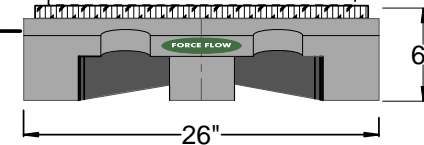

**MODEL**

**DESCRIPTION**

SR1000  
26-SC6-HA3

SOLO Indicator  
High-Accuracy (3 Load Cell)  
Platform, Containment Pan  
and Containment Bladder

66" x 58" BLADDER  
FULLY DEPLOYED

CONTAINMENT BLADDER

26"

30 3/8"

26"

4-20mA Output (Std)

SOLO 1000  
DIGITAL INDICATOR  
(1 OR 2 CHANNEL)

26"

6"

2430 Stanwell Dr, Concord, CA 94520 USA  
1-800-893-6723 US & Canada, Fax: 925-686-6713  
www.forceflow.com / info@forceflow.com