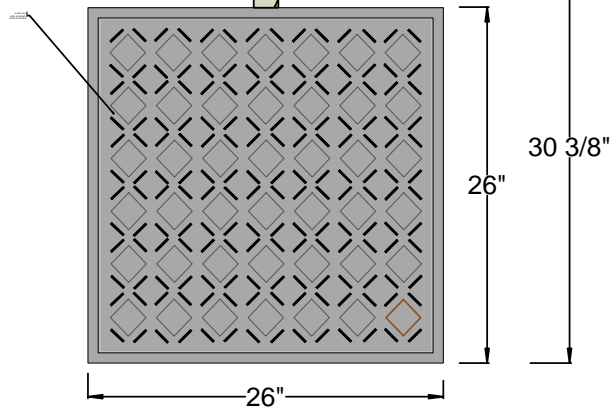

**MODEL**

**DESCRIPTION**

SR1000  
26-SC6-HA3

SOLO Indicator  
High-Accuracy (3 Load Cell)  
Platform, Containment Pan  
and Containment Bladder

66" x 58" BLADDER  
FULLY DEPLOYED

CONTAINMENT BLADDER

26"

30 3/8"

26"

4-20mA Output (Std)

SOLO 1000  
DIGITAL INDICATOR  
(1 OR 2 CHANNEL)

26"

6"

2430 Stanwell Dr, Concord, CA 94520 USA  
1-800-893-6723 US & Canada, Fax: 925-686-6713  
www.forceflow.com / info@forceflow.com

File: T4\O&M\DRUM SOLO\HA SOLO\CONTAINMENT 26-SC6-HA3 SOLO 31243.tcw  
EMAIL/DRAWINGS/DRUM SOLO/CONTAINMENT 26-SC6-HA3 SOLO 31243.pdf

MODEL 26-SC6-HA3  
SPILLSAFE™ DRUM-SCALE  
WITH SOLO INDICATOR

Drawn by: SLJ/JG  
Date: 01/13/05  
Revised: 08/16/07 MT  
Scale: NONE