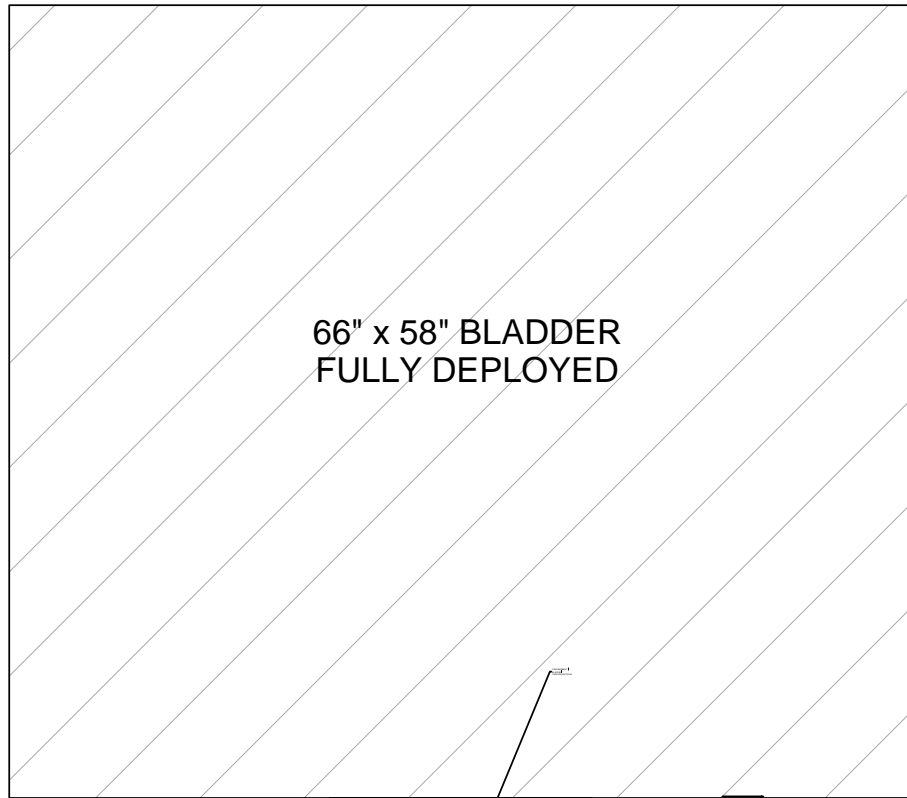

**MODEL**

**DESCRIPTION**

SR1000  
26-SC6-HA3

SOLO Indicator  
High-Accuracy (3 Load Cell)  
Platform, Containment Pan  
and Containment Bladder

66" x 58" BLADDER  
FULLY DEPLOYED

CONTAINMENT BLADDER

26"

30 3/8"

26"

4-20mA Output (Std)

SOLO 1000  
DIGITAL INDICATOR  
(1 OR 2 CHANNEL)

26"

6"

2430 Stanwell Dr, Concord, CA 94520 USA  
1-800-893-6723 US & Canada, Fax: 925-686-6713  
www.forceflow.com / info@forceflow.com

File: T4\O&M\DRUM SOLO\HA SOLO\CONTAINMENT 26-SC6-HA3 SOLO 31243.tcw  
EMAIL/DRAWINGS/DRUM SOLO/CONTAINMENT 26-SC6-HA3 SOLO 31243.pdf

MODEL 26-SC6-HA3  
SPILLSAFE™ DRUM-SCALE  
WITH SOLO INDICATOR

Drawn by: SLJ/JG  
Date: 01/13/05  
Revised: 08/16/07 MT  
Scale: NONE

Drawing Number  
**31243**