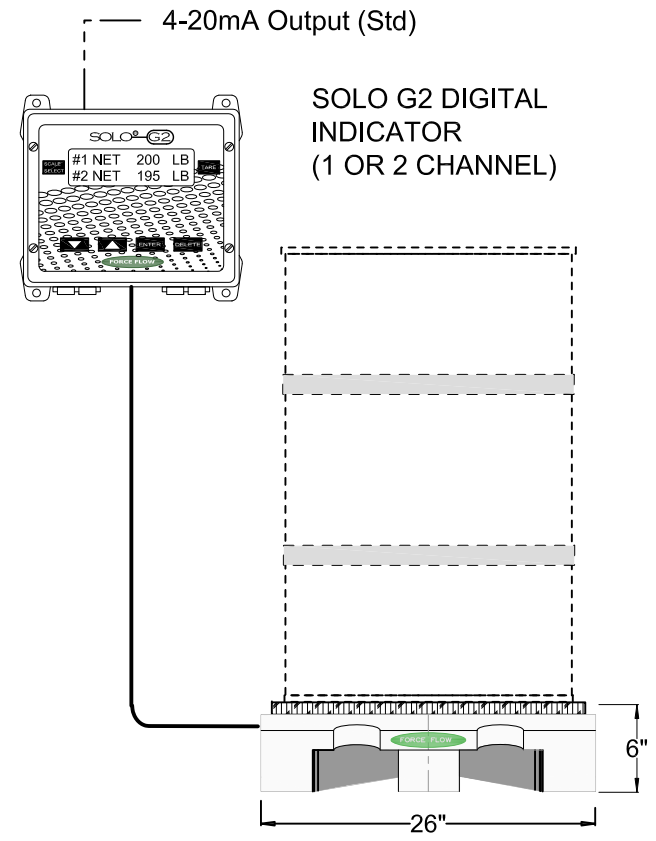

MODEL	DESCRIPTION
SRG2-1 26-SC6-HA3	SOLO G2 Indicator High-Accuracy (3 Load Cell) Platform, Containment Pan and Containment Bladder

2430 Stanwell Dr, Concord, Ca 94520 USA
1-800-893-6723 US & Canada, Fax: 925-686-6713
WWW.forceflow.com / Info@forceflow.com

MODEL 26-SC6-HA3
SPILLSAFE DRUM-SCALE
WITH SOLO G2 INDICATOR

Drawn by: KBV

Date: 3/04/09

Verified:

Scale:

Drawing Number

31457