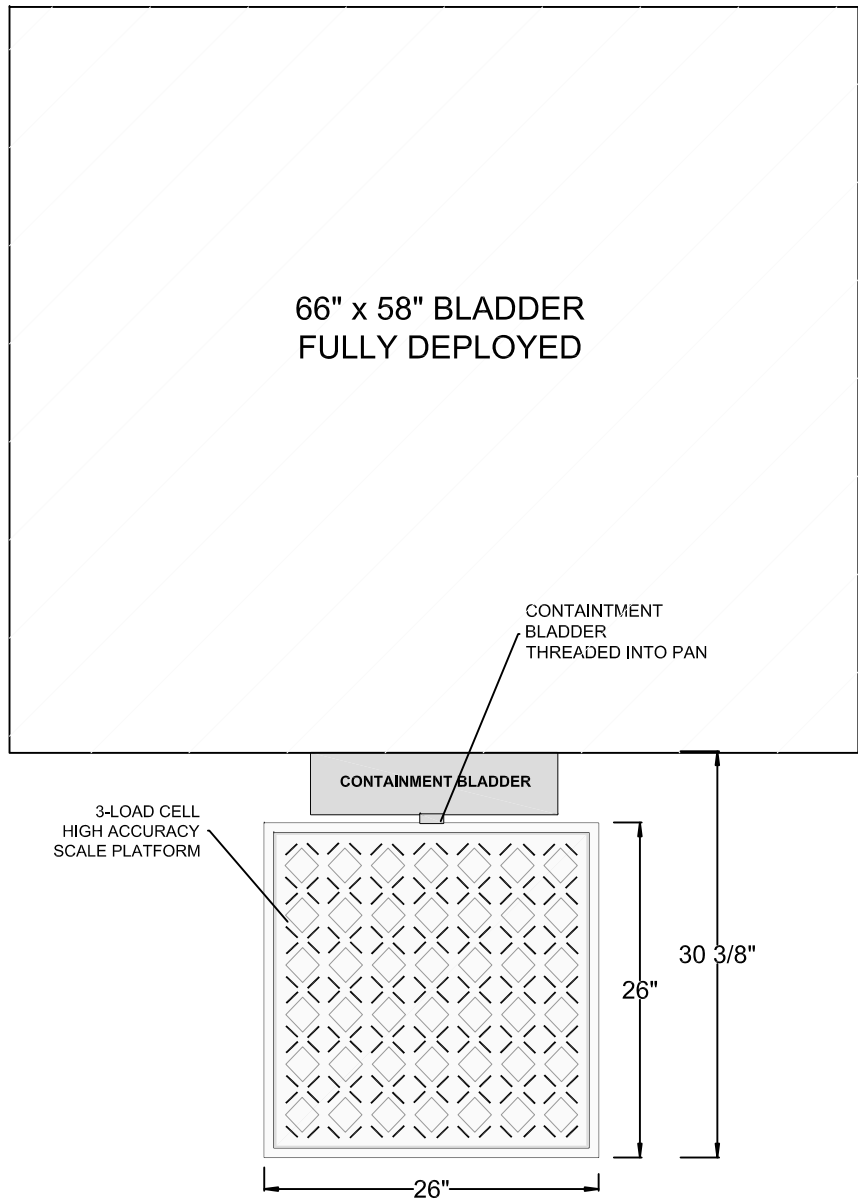

MODEL	DESCRIPTION
SRG2-1 26-SC6-HA3	SOLO G2 Indicator High-Accuracy (3 Load Cell) Platform, Containment Pan and Containment Bladder

2430 Stanwell Dr, Concord, Ca 94520 USA
1-800-893-6723 US & Canada, Fax: 925-686-6713
WWW.forceflow.com / Info@forceflow.com

MODEL 26-SC6-HA3
SPILLSAFE DRUM-SCALE
WITH SOLO G2 INDICATOR

Drawn by: KBV

Date: 3/04/09

Verified:

Scale:

Drawing Number

31457