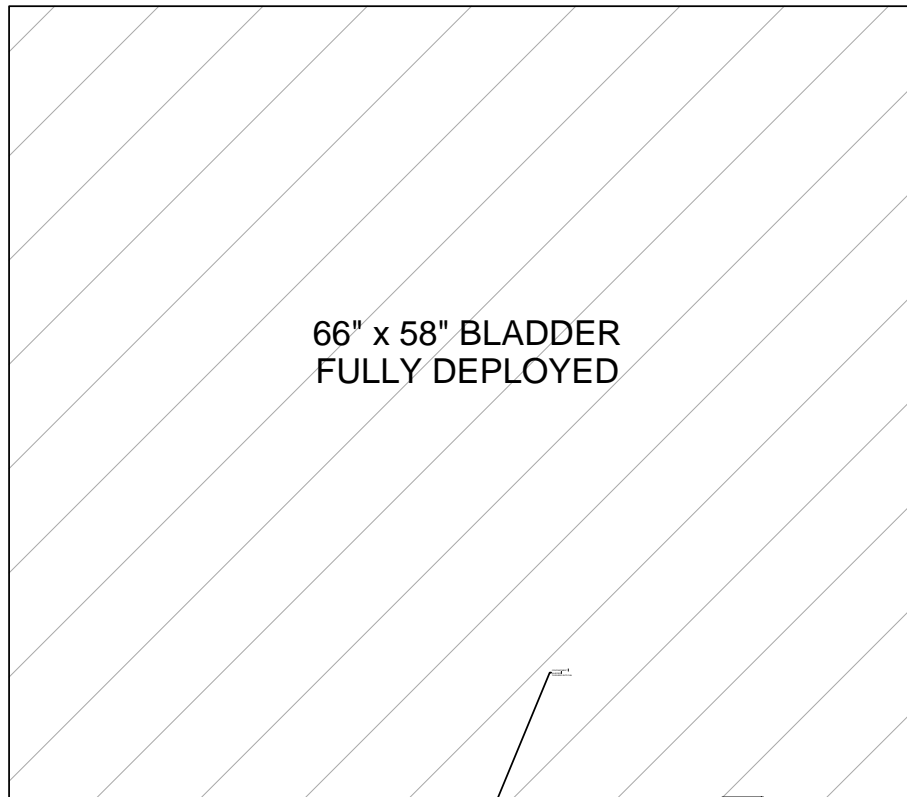

MODEL

DESCRIPTION

4000
26-SC6-HA3

WIZARD Indicator
High-Accuracy (3 Load Cell)
Platform, Containment Pan
and Containment Bladder

2430 Stanwell Dr, Concord, CA 94520 USA
 1-800-893-6723 US & Canada, Fax: 925-686-6713
 www.forceflow.com / info@forceflow.com

File: T4\O&M\DRUMWIZHA WIZ\CONTAINMNT 26-SC6-HA3 WIZ 31242.tcw
 EMAIL/DRAWINGS/DRUM WIZ/CONTAINMNT 26-SC6-HA3 WIZ 31242.pdf

MODEL 26-SC6-HA3
 SPILLSAFE™ DRUM-SCALE
 WITH WIZARD INDICATOR

Drawn by: SLJ/JG
 Date: 01/13/05
 Revised: 08/16/07 MT
 Scale: NONE

Drawing Number
31242