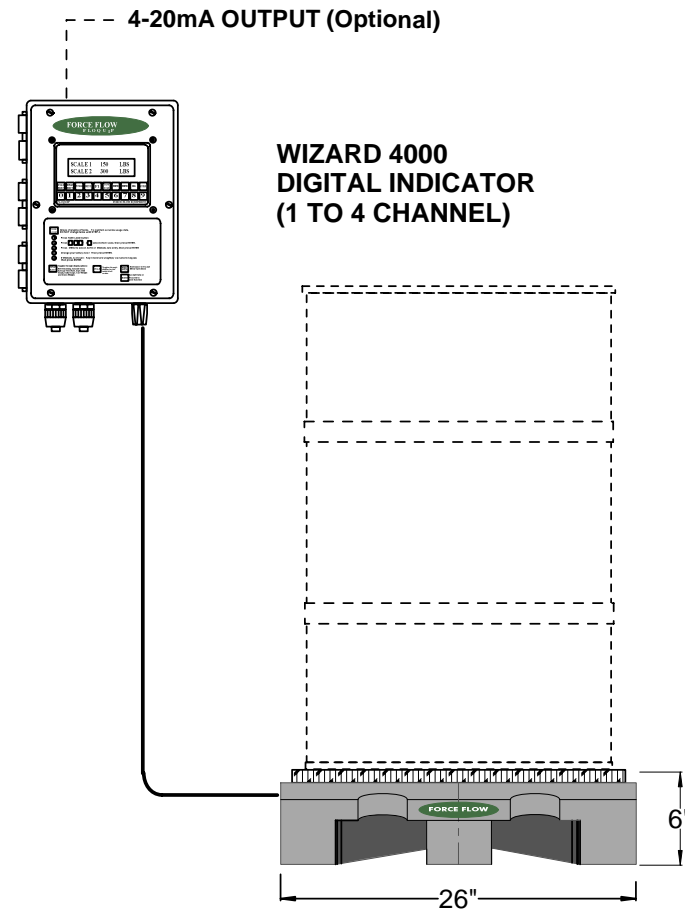

MODEL

DESCRIPTION

4000
26-SC6-HA3

WIZARD Indicator
High-Accuracy (3 Load Cell)
Platform, Containment Pan
and Containment Bladder

2430 Stanwell Dr, Concord, CA 94520 USA
 1-800-893-6723 US & Canada, Fax: 925-686-6713
 www.forceflow.com / info@forceflow.com

File: T4\O&M\DRUMWIZHA WIZ\CONTAINMNT 26-SC6-HA3 WIZ 31242.tcw
 EMAIL/DRAWINGS/DRUM WIZ/CONTAINMNT 26-SC6-HA3 WIZ 31242.pdf

MODEL 26-SC6-HA3
 SPILLSAFE™ DRUM-SCALE
 WITH WIZARD INDICATOR

Drawn by: SLJ/JG
 Date: 01/13/05
 Revised: 08/16/07 MT
 Scale: NONE

Drawing Number
31242