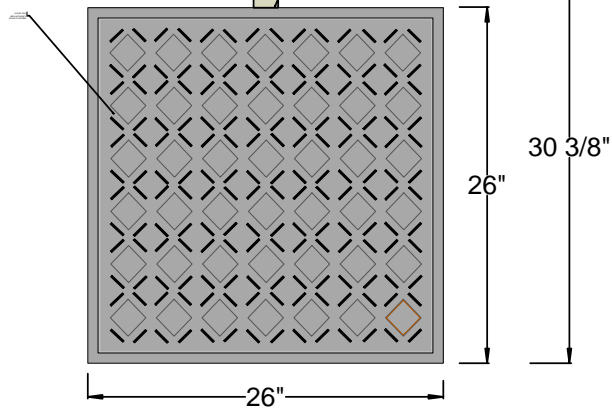

**MODEL**

**DESCRIPTION**

4000  
26-SC6-HA3

WIZARD Indicator  
High-Accuracy (3 Load Cell)  
Platform, Containment Pan  
and Containment Bladder

66" x 58" BLADDER  
FULLY DEPLOYED

CONTAINMENT BLADDER

26"

30 3/8"

26"

4-20mA OUTPUT (Optional)

WIZARD 4000  
DIGITAL INDICATOR  
(1 TO 4 CHANNEL)

26"

6"

**FORCE FLOW**

2430 Stanwell Dr, Concord, CA 94520 USA  
1-800-893-6723 US & Canada, Fax: 925-686-6713  
www.forceflow.com / info@forceflow.com

File: T4\O&M\DRUMWIZ\HA WIZ\CONTAINMNT 26-SC6-HA3 WIZ 31242.tcw  
EMAIL/DRAWINGS/DRUM WIZ/CONTAINMNT 26-SC6-HA3 WIZ 31242.pdf

MODEL 26-SC6-HA3  
SPILLSAFE™ DRUM-SCALE  
WITH WIZARD INDICATOR

Drawn by: SLJ/JG  
Date: 01/13/05  
Revised: 08/16/07 MT  
Scale: NONE