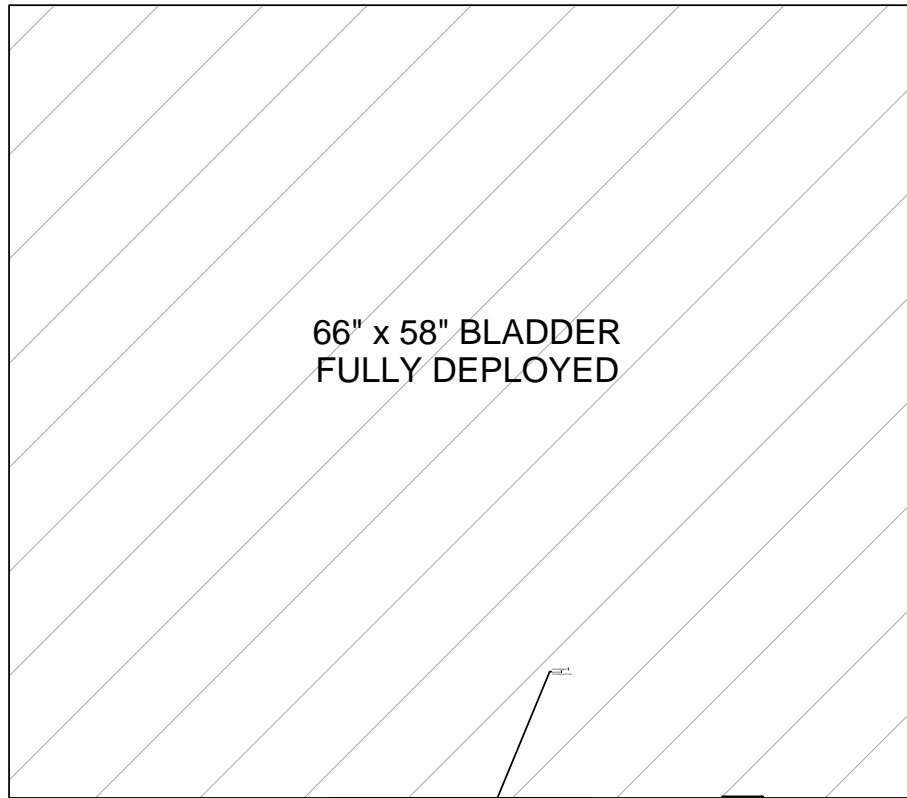

**MODEL**

**DESCRIPTION**

4000  
26-SC6-HA3

WIZARD Indicator  
High-Accuracy (3 Load Cell)  
Platform, Containment Pan  
and Containment Bladder

66" x 58" BLADDER  
FULLY DEPLOYED

CONTAINMENT BLADDER

26"

30 3/8"

26"

4-20mA OUTPUT (Optional)

WIZARD 4000  
DIGITAL INDICATOR  
(1 TO 4 CHANNEL)

26"

6"

**FORCE FLOW**

2430 Stanwell Dr, Concord, CA 94520 USA  
1-800-893-6723 US & Canada, Fax: 925-686-6713  
www.forceflow.com / info@forceflow.com