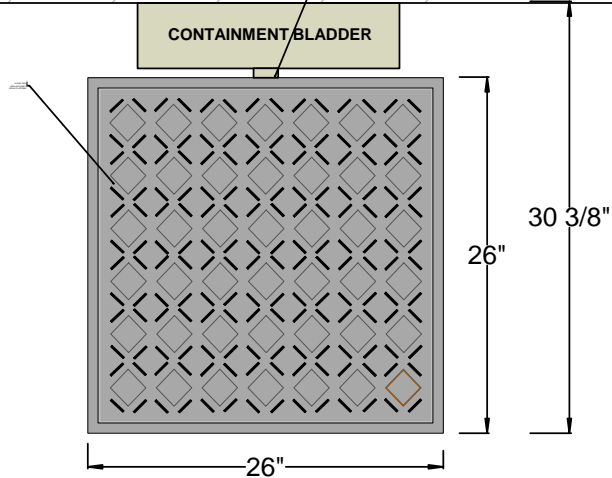

MODEL

DESCRIPTION

4000
26-SC6-HA3

WIZARD Indicator
High-Accuracy (3 Load Cell)
Platform, Containment Pan
and Containment Bladder

2430 Stanwell Dr, Concord, CA 94520 USA
 1-800-893-6723 US & Canada, Fax: 925-686-6713
 www.forceflow.com / info@forceflow.com

File: T4\O&M\DRUMWIZHA WIZ\CONTAINMNT 26-SC6-HA3 WIZ 31242.tcw
 EMAIL/DRAWINGS/DRUM WIZ/CONTAINMNT 26-SC6-HA3 WIZ 31242.pdf

MODEL 26-SC6-HA3
 SPILLSAFE™ DRUM-SCALE
 WITH WIZARD INDICATOR

Drawn by: SLJ/JG
 Date: 01/13/05
 Revised: 08/16/07 MT
 Scale: NONE

Drawing Number
31242