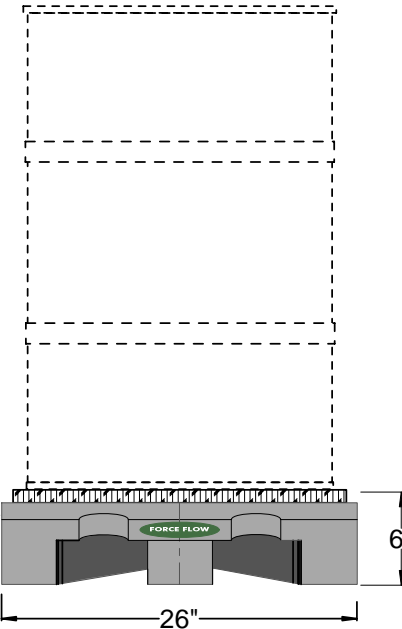

**MODEL**

**DESCRIPTION**

4000  
26-SC6-HA3

WIZARD Indicator  
High-Accuracy (3 Load Cell)  
Platform, Containment Pan  
and Containment Bladder

66" x 58" BLADDER  
FULLY DEPLOYED

CONTAINMENT BLADDER

26"

30 3/8"

26"

4-20mA OUTPUT (Optional)

WIZARD 4000  
DIGITAL INDICATOR  
(1 TO 4 CHANNEL)

26"

6"

**FORCE FLOW**

2430 Stanwell Dr, Concord, CA 94520 USA  
1-800-893-6723 US & Canada, Fax: 925-686-6713  
www.forceflow.com / info@forceflow.com

File: T4\O&M\DRUMWIZ\HA WIZ\CONTAINMNT 26-SC6-HA3 WIZ 31242.tcw  
EMAIL/DRAWINGS/DRUM WIZ/CONTAINMNT 26-SC6-HA3 WIZ 31242.pdf

MODEL 26-SC6-HA3  
SPILLSAFE™ DRUM-SCALE  
WITH WIZARD INDICATOR

Drawn by: SLJ/JG  
Date: 01/13/05  
Revised: 08/16/07 MT  
Scale: NONE